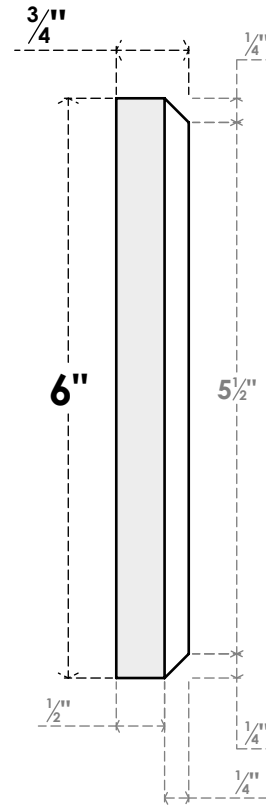

ROSP060X060X075SDG07

6"W X 6"H X 3/4"P STANDARD SEDGWICK STAR ROSETTE WITH BEVELED EDGE, ARCHITECTURAL GRADE PVC

FRONT

SIDE

EKENA MILLWORK
2300 WEST MAIN ST.
CLARKSVILLE, TX 75426
TOLL FREE: 866-607-0453
WWW.EKENAMILLWORK.COM

NOTES

1. INSTALLATION TO BE COMPLETED IN ACCORDANCE WITH MANUFACTURER'S SPECIFICATIONS.
2. DRAWING MAY NOT BE TO SCALE
3. THIS DRAWING IS INTENDED FOR DESIGN AND PLANNING PURPOSES ONLY.
4. ALL INFORMATION CONTAINED HEREIN WAS CURRENT AT THE TIME OF DEVELOPMENT BUT MUST BE REVIEWED AND APPROVED BY THE PRODUCT MANUFACTURER TO BE CONSIDERED ACCURATE.
5. ARCHITECTURAL GRADE PVC PRODUCTS ARE MADE FROM EXPANDED CELLULAR PVC AND COME NATURALLY WHITE BUT MAY BE PAINTED