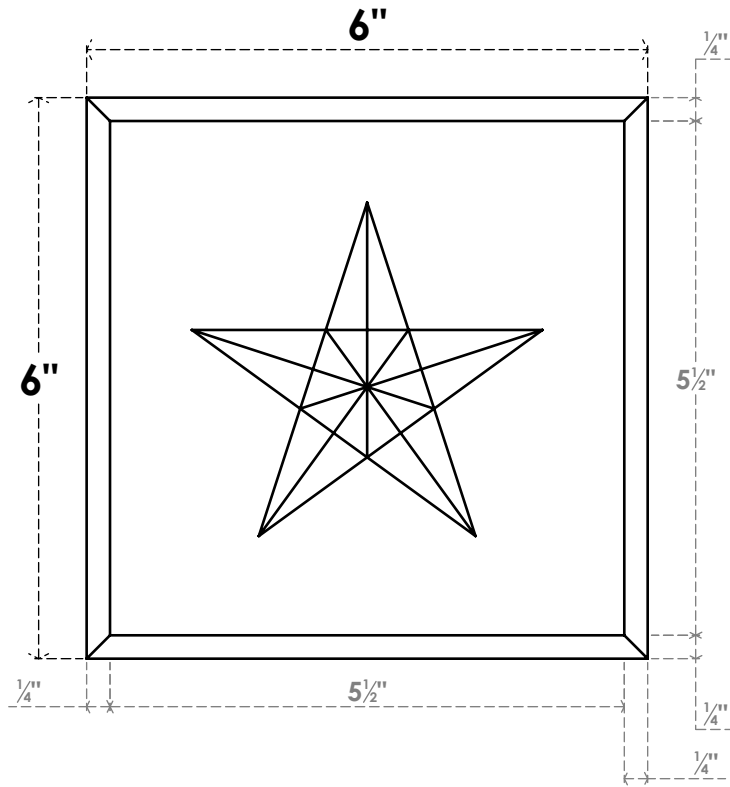

ROSP060X060X075SDG07

6"W X 6"H X 3/4"P STANDARD SEDGWICK STAR ROSETTE WITH BEVELED EDGE, ARCHITECTURAL GRADE PVC

FRONT

SIDE

EKENA MILLWORK
2300 WEST MAIN ST.
CLARKSVILLE, TX 75426
TOLL FREE: 866-607-0453
WWW.EKENAMILLWORK.COM